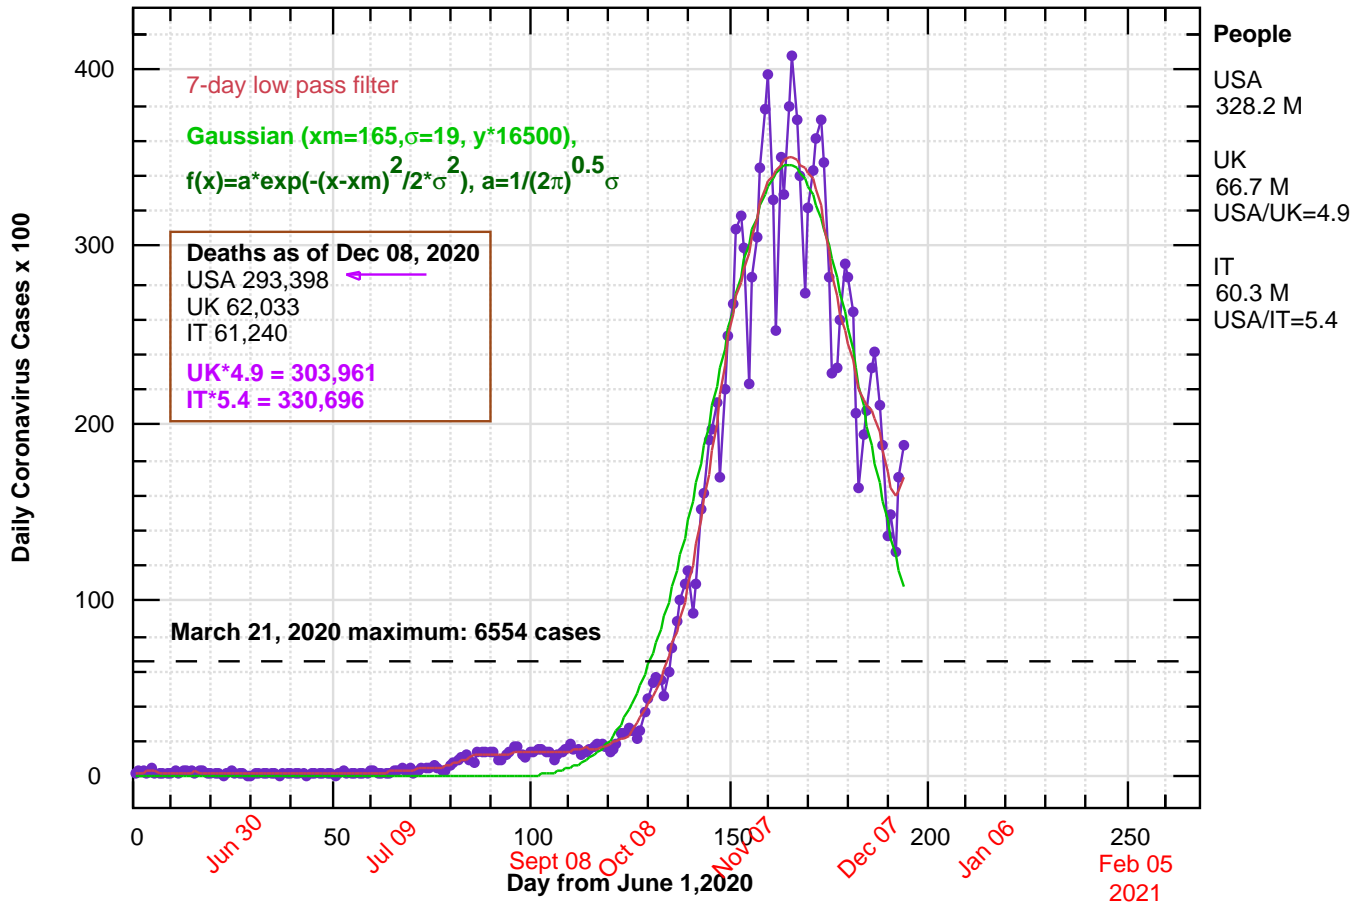

Deaths below correspond to

_768 per million in USA
 _930 per million in UK
 1015 per million in IT

<https://www.worldometers.info/coronavirus/country/italy/>

Covid-19: Jun 01 - Dec 11

12/12/20 10:35:09 fz

Covid-19: Jun 01 - Dec 11