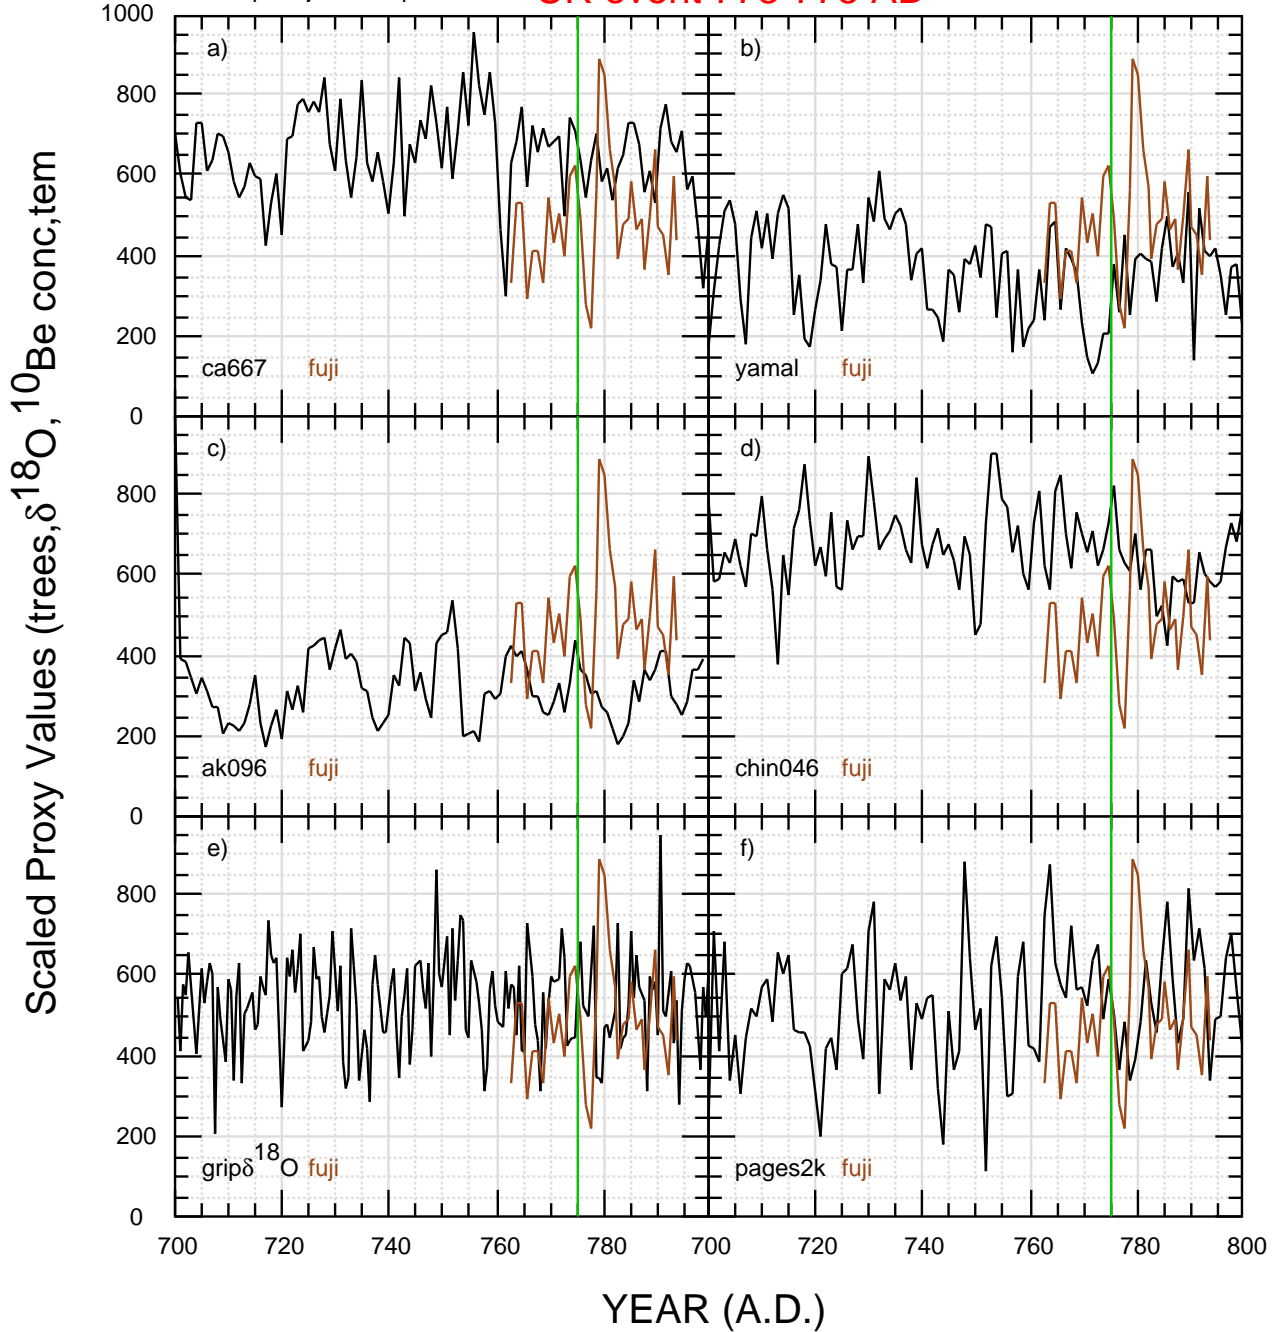

Comp. Fuji  $^{10}\text{Be}$  - proxies

CR event 773-775 AD

11/02/15 07:31:46 fz

noaa/cr1000/cr6-old.bon