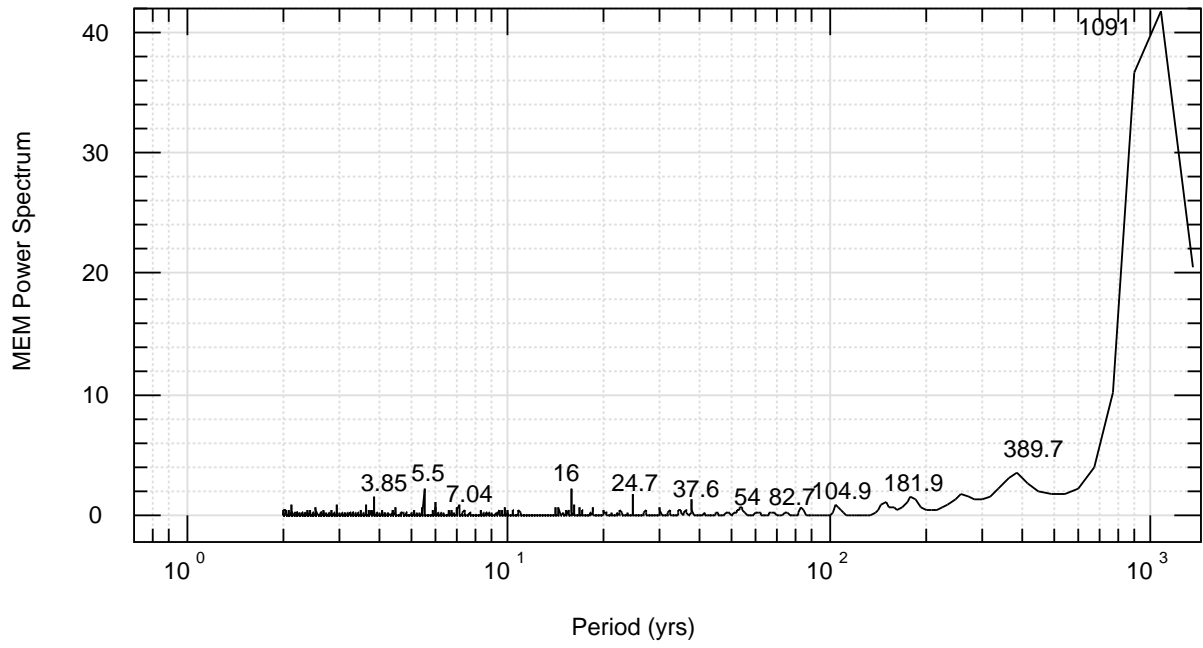

Lake Meerfelder thickness

27/06/15 05:57:02 fz

meerfelder/mem-thick.bon