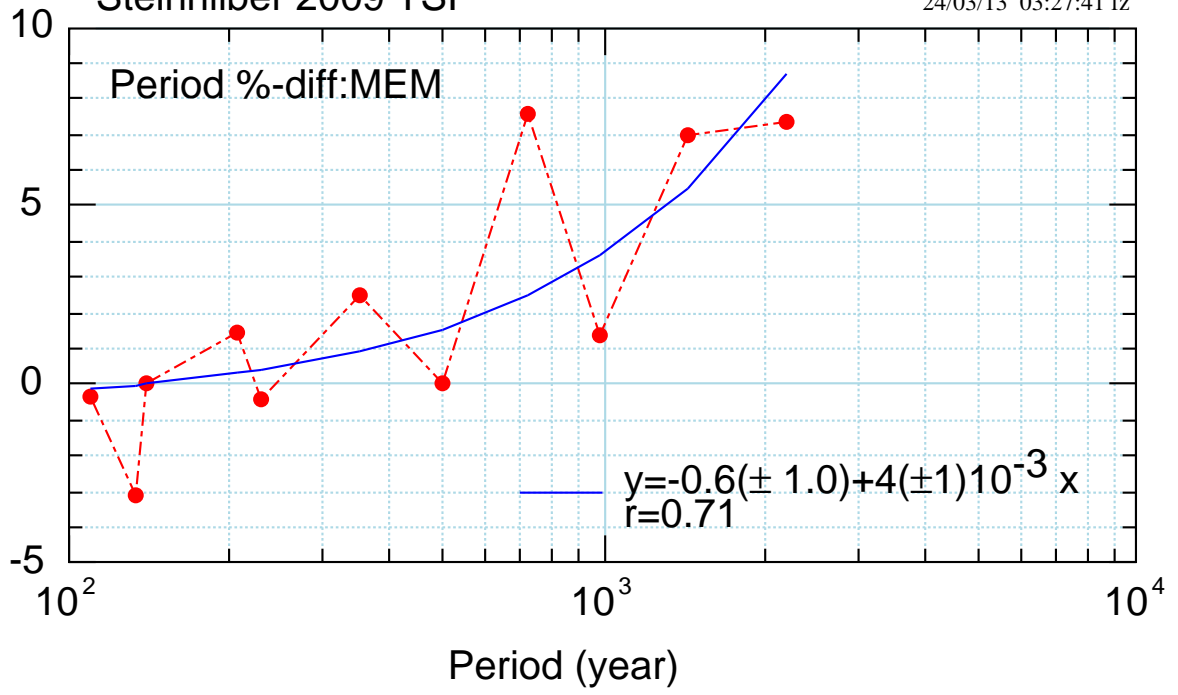

Steinhilber 2009 TSI

24/03/13 03:27:41 fz

%= (Darby-FZ)/Darby

delta-holo.bon