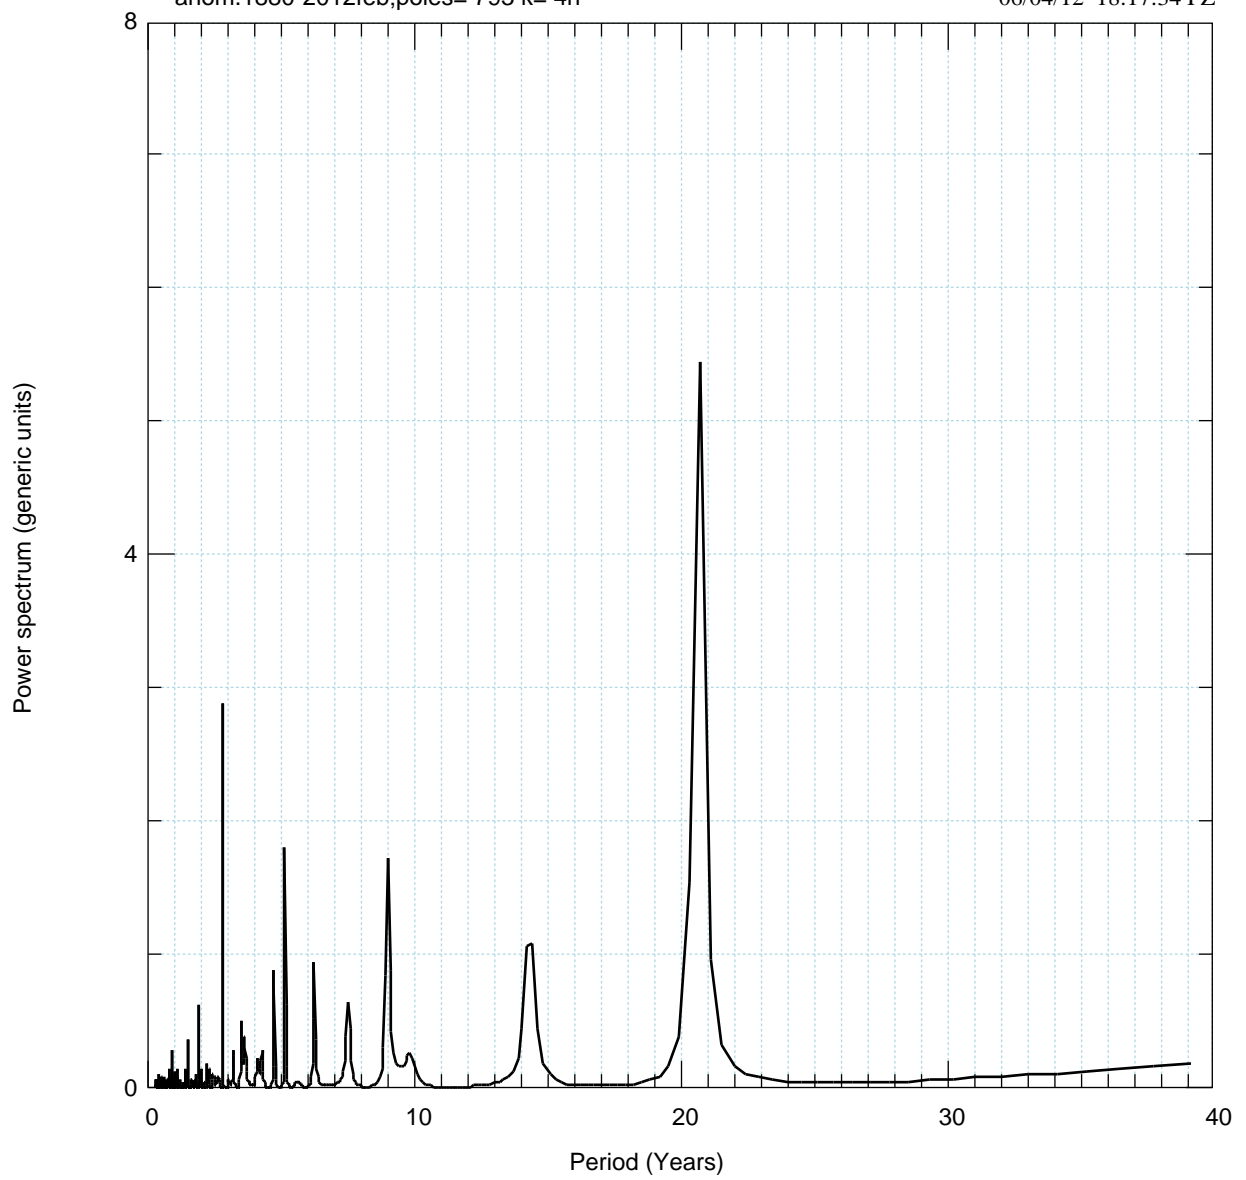

anom.1880-2012feb;poles= 793 k= 4n

06/04/12 18:17:34 FZ

powerp-0212.bon