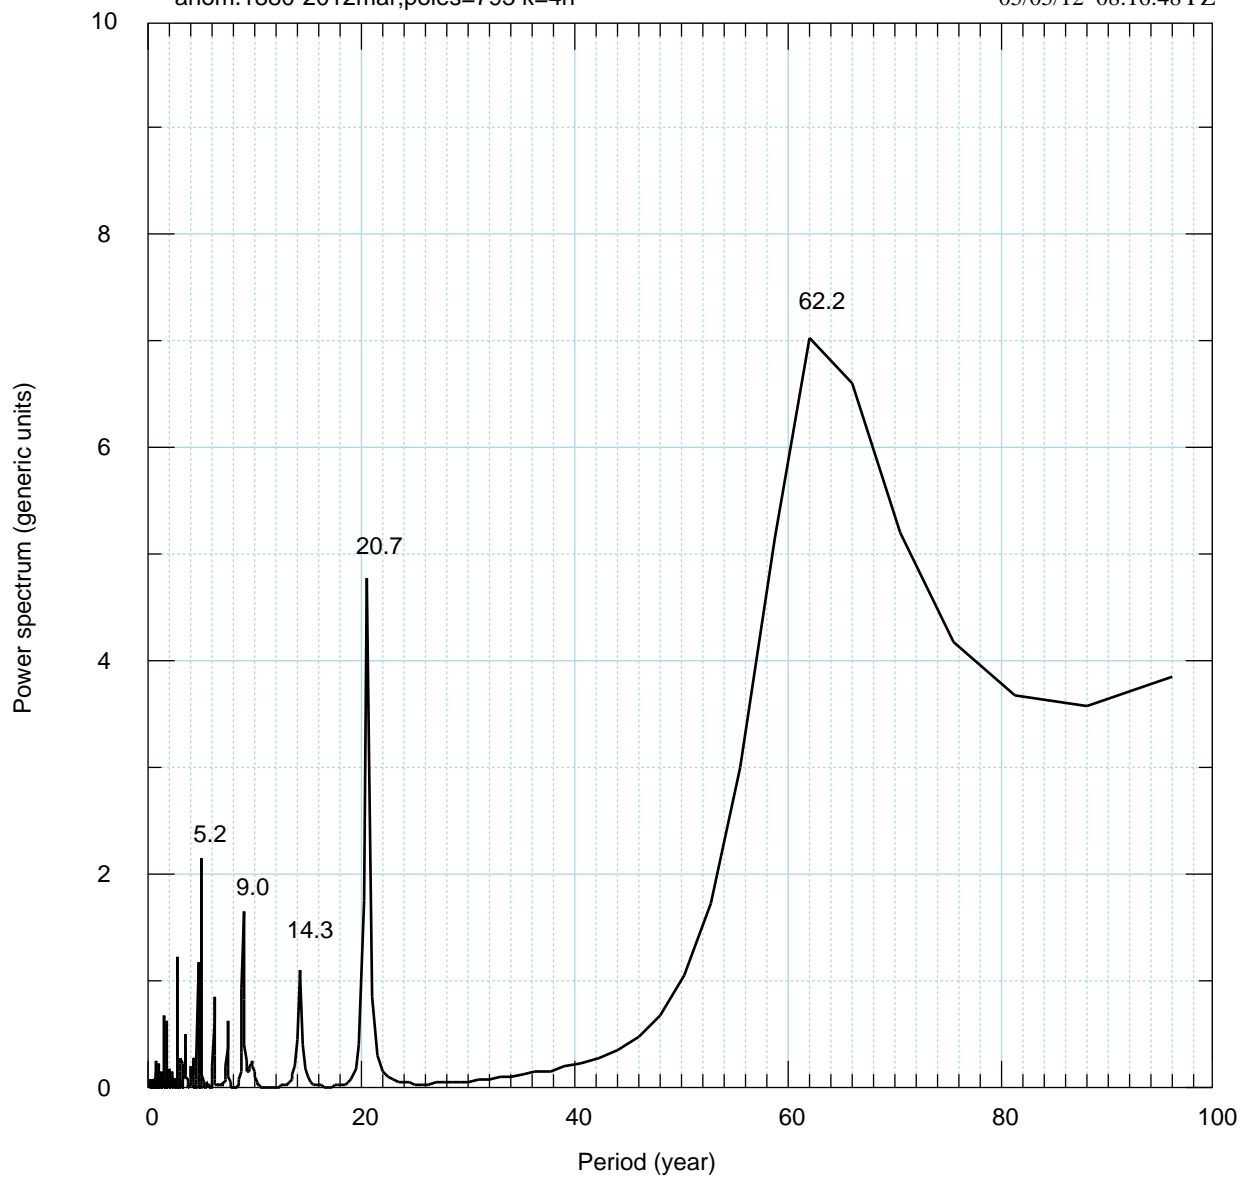

anom.1880-2012mar;poles=793 k=4n

05/05/12 08:16:48 FZ

powerp-0312.bon