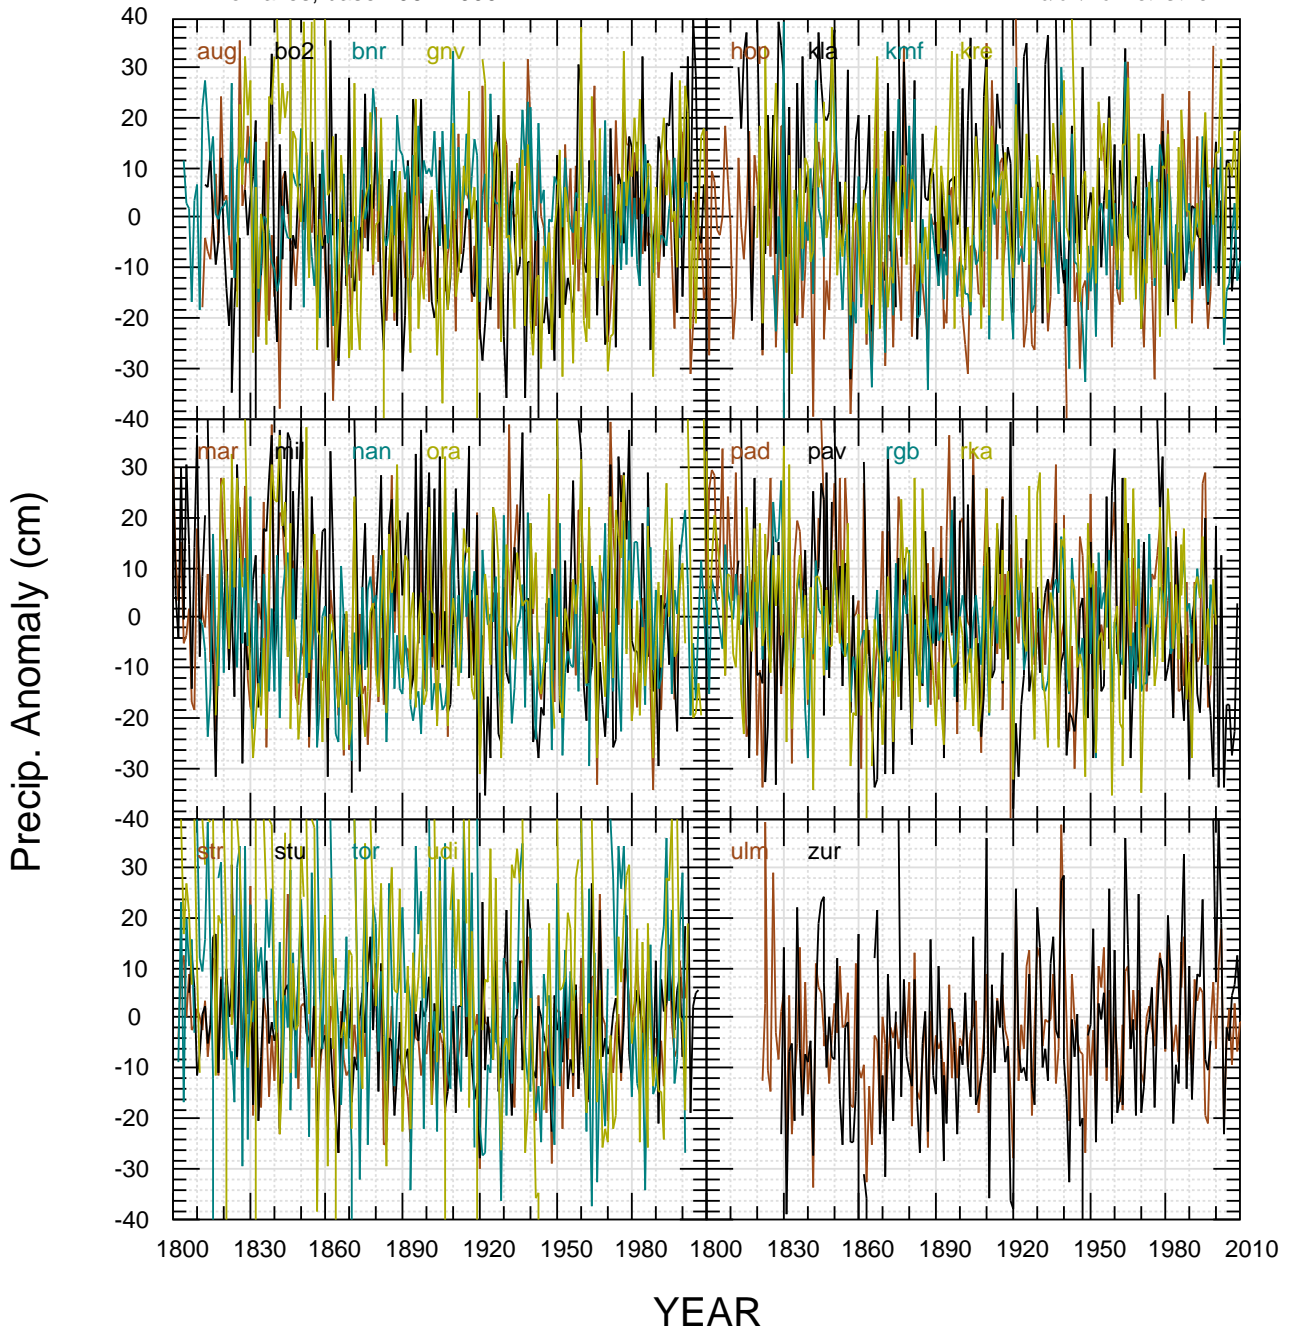

Anomalies, base 1961-1990

16/02/16 18:13:48 fz

bohm/r/anom.bon