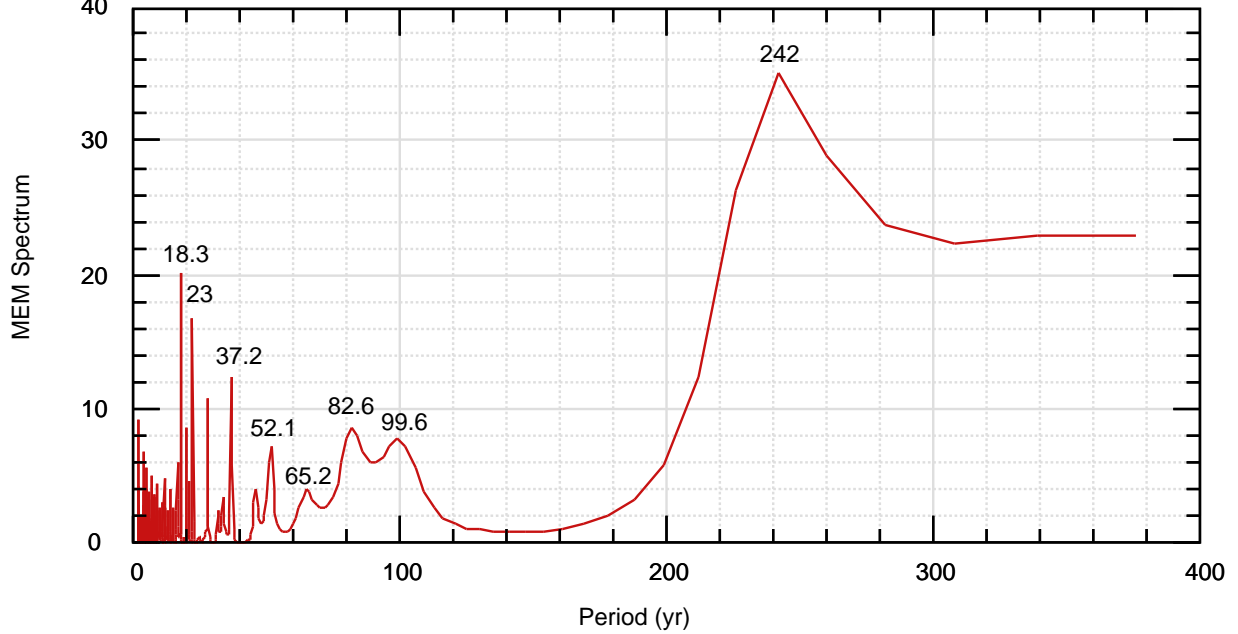

Annual Minimum Level of Nile River

Nile Min.Level 622-1469

Nile Min. Level 622-1469

08/02/18 06:48:00 fz