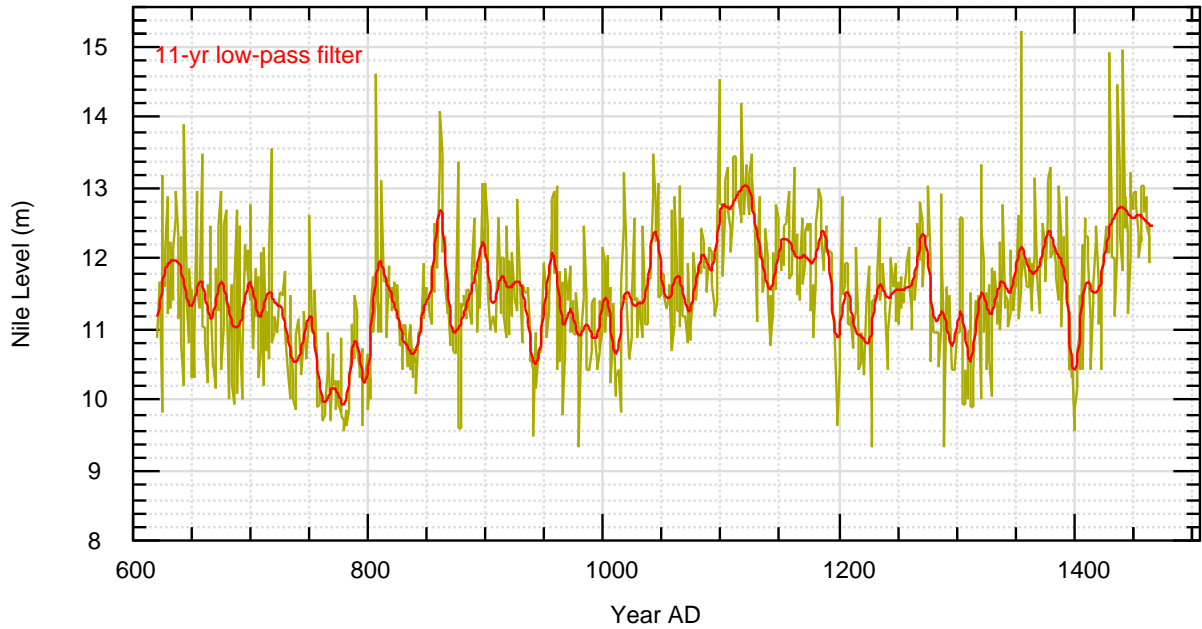

Annual Minimum Level of Nile River

Nile Min.Level 622-1469

Nile Min. Level 622-1469

08/02/18 06:48:00 fz