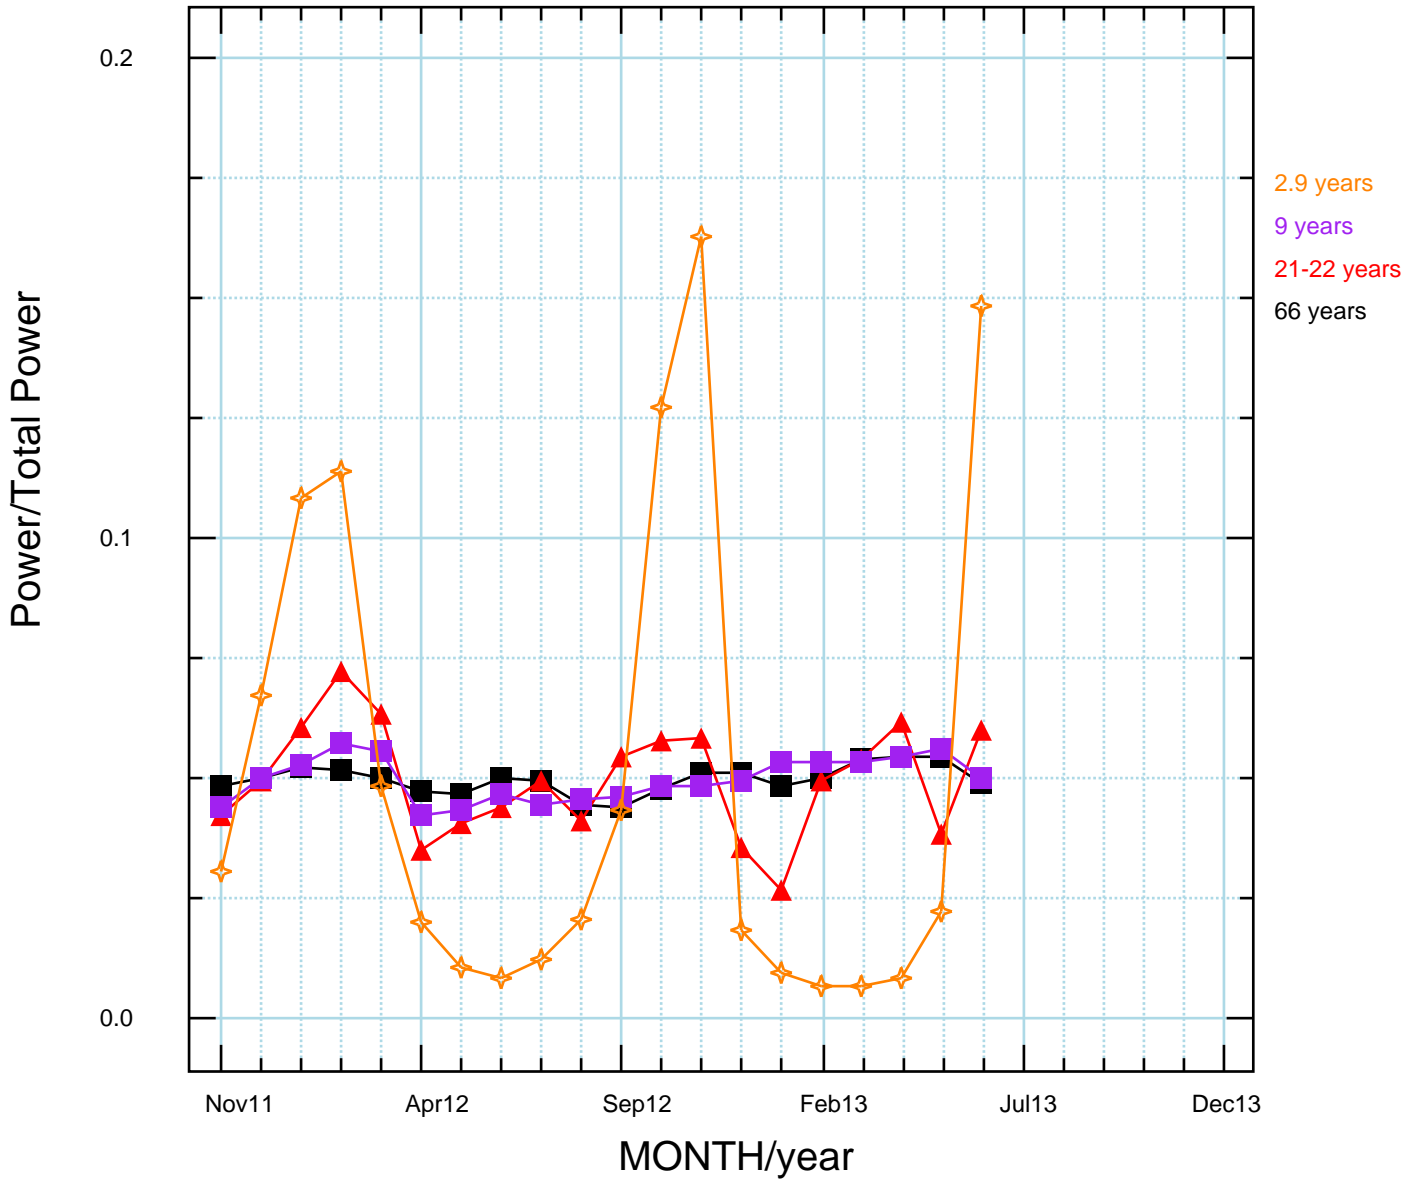

Normalised to the SUM of any series

power-mmyy.out

23/09/13 02:49:51 FZ

spetri/picchins.bon