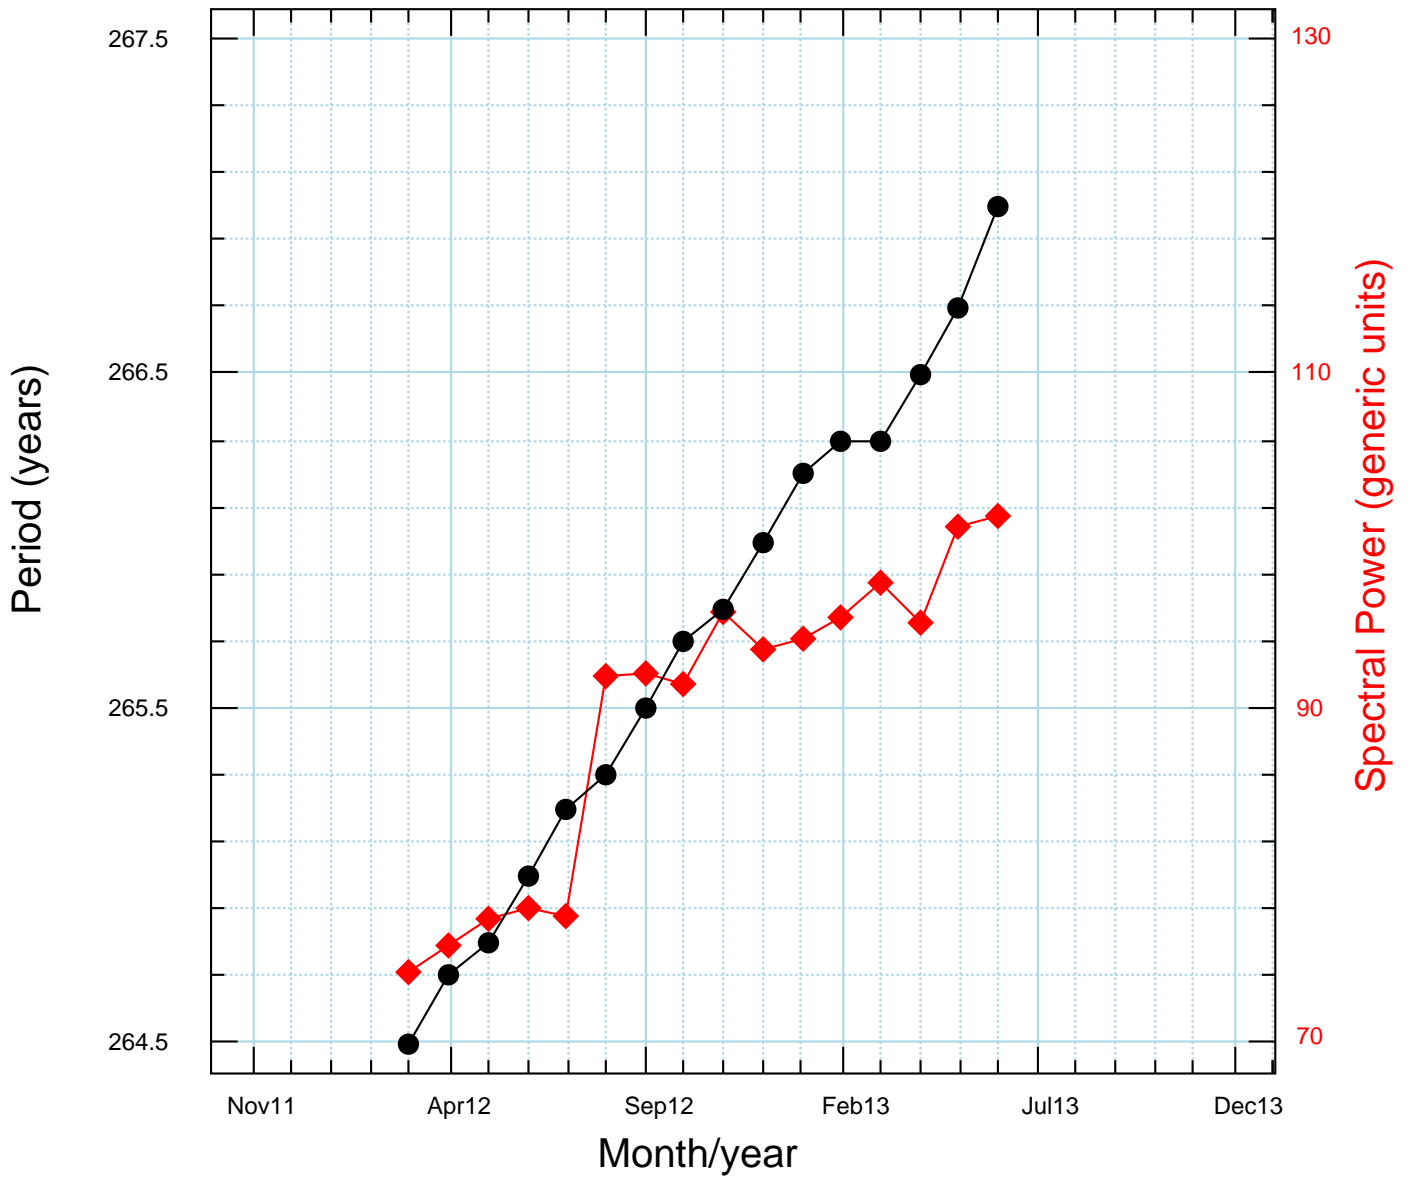

spectral maximum at ~266yrs

23/09/13 03:07:12 fz

spetri/picco266.bon