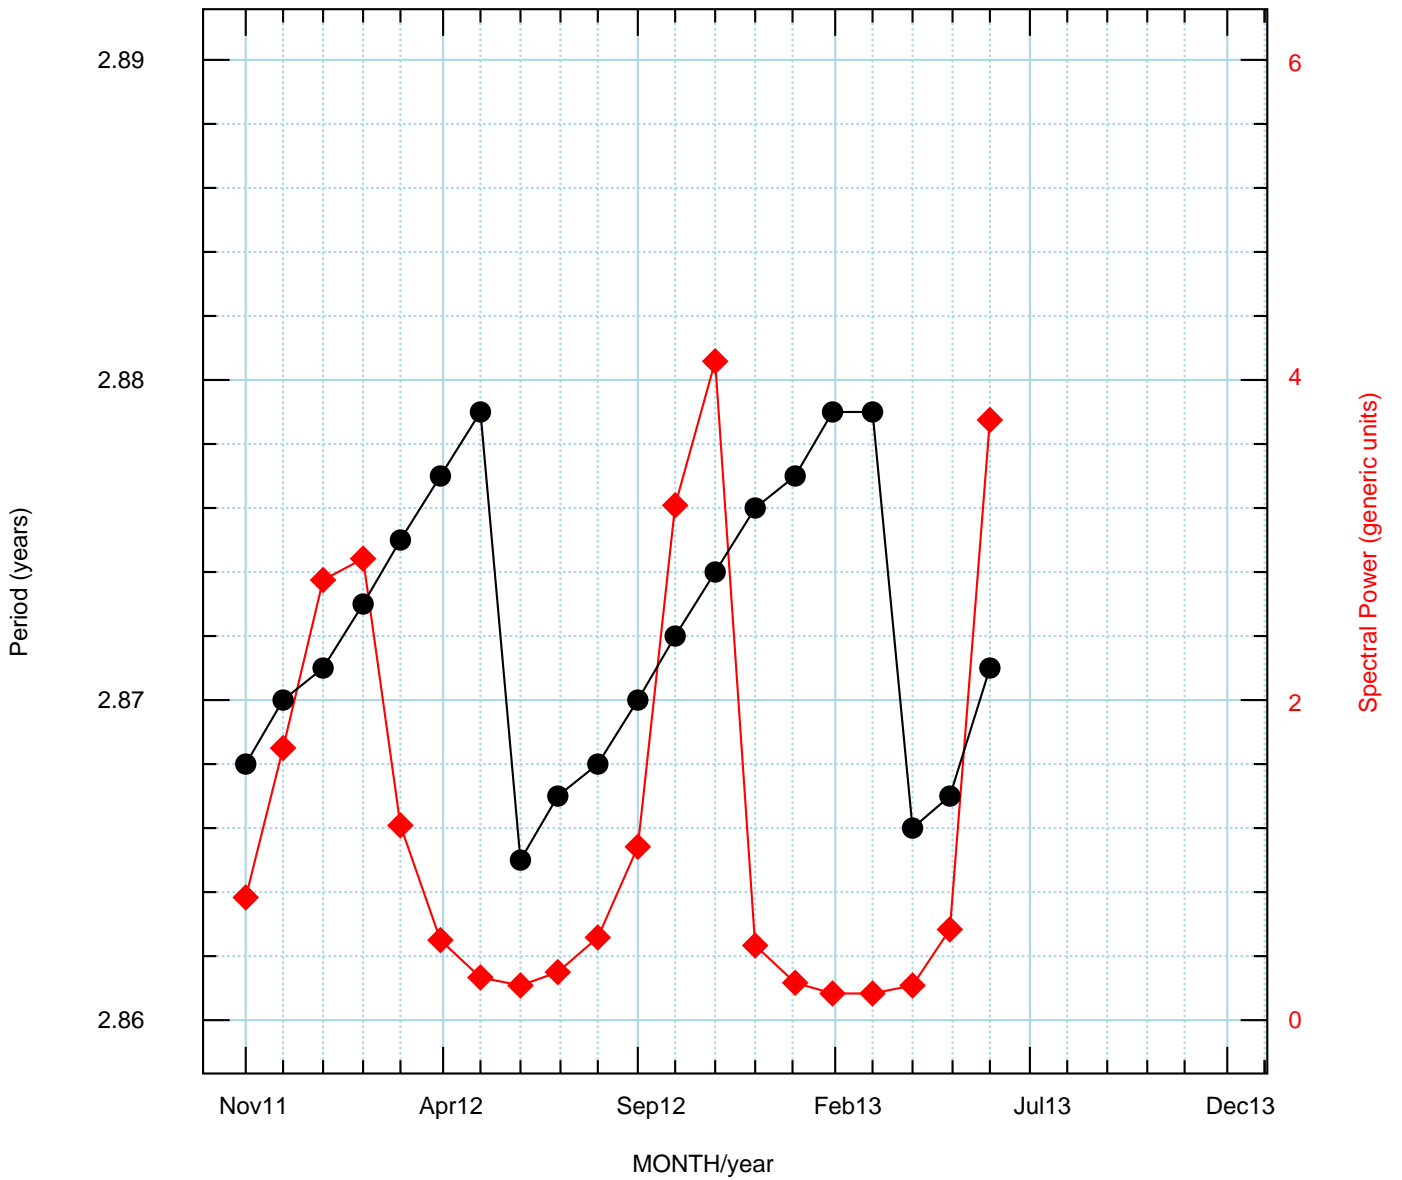

spectral maximum at ~2.87yrs

23/09/13 03:05:38 fz

spetri/picco287.bon