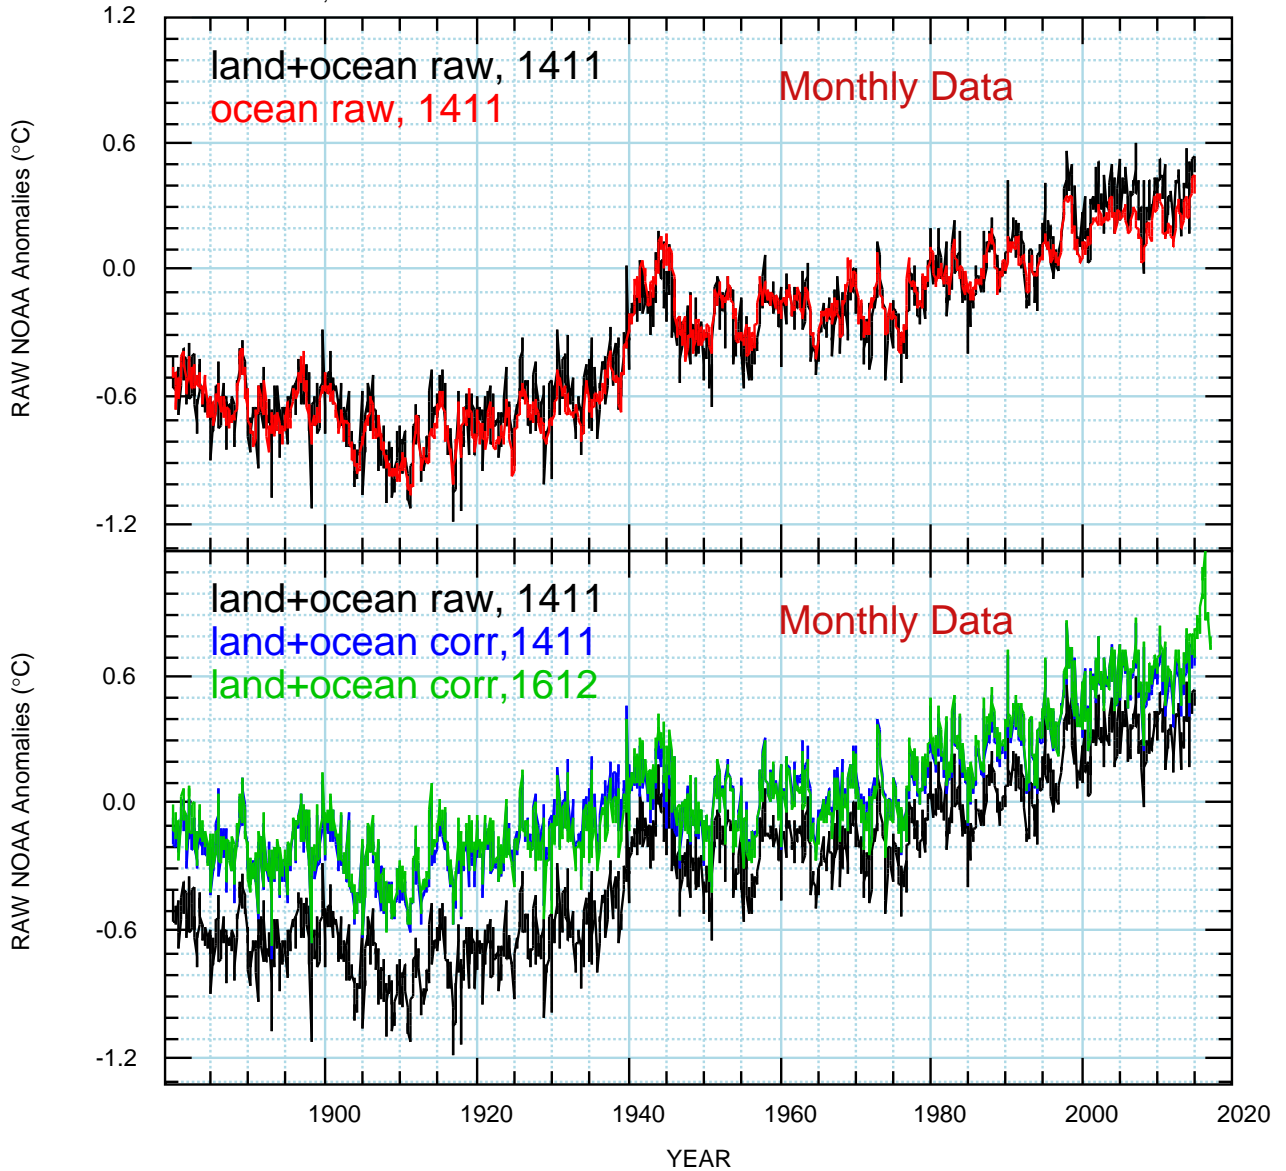

<ftp://ftp.ncdc.noaa.gov/pub/data/scpub201506/WithoutCorrections/>

raw-lomd.txt; raw-omd.txt

08/02/17 18:33:22 fz

noaa/dm/raw/rawm.bon